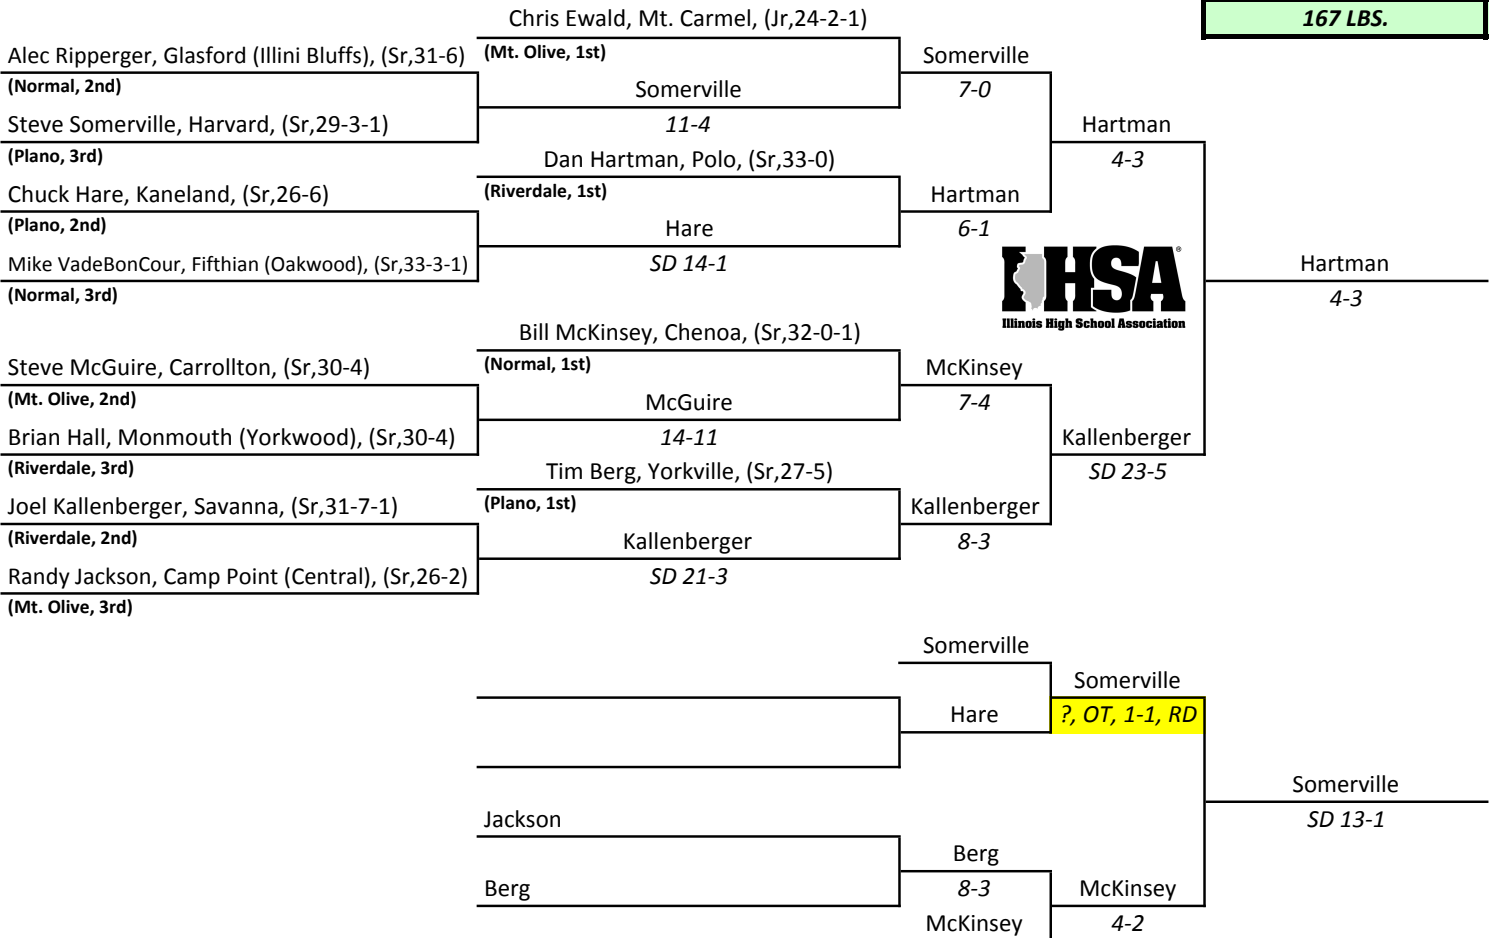

IHSA STATE INDIVIDUAL CLASS 1 A 1982

1st-Dan Hartman, Polo, (Sr,36-0) 2nd-Joel Kallenberger, Savanna, (Sr,34-7-1) 3rd-Steve Somerville, Harvard, (Sr,33-4-1) 4th-Bill McKinsey, Chenoa, (Sr,34-2-1)