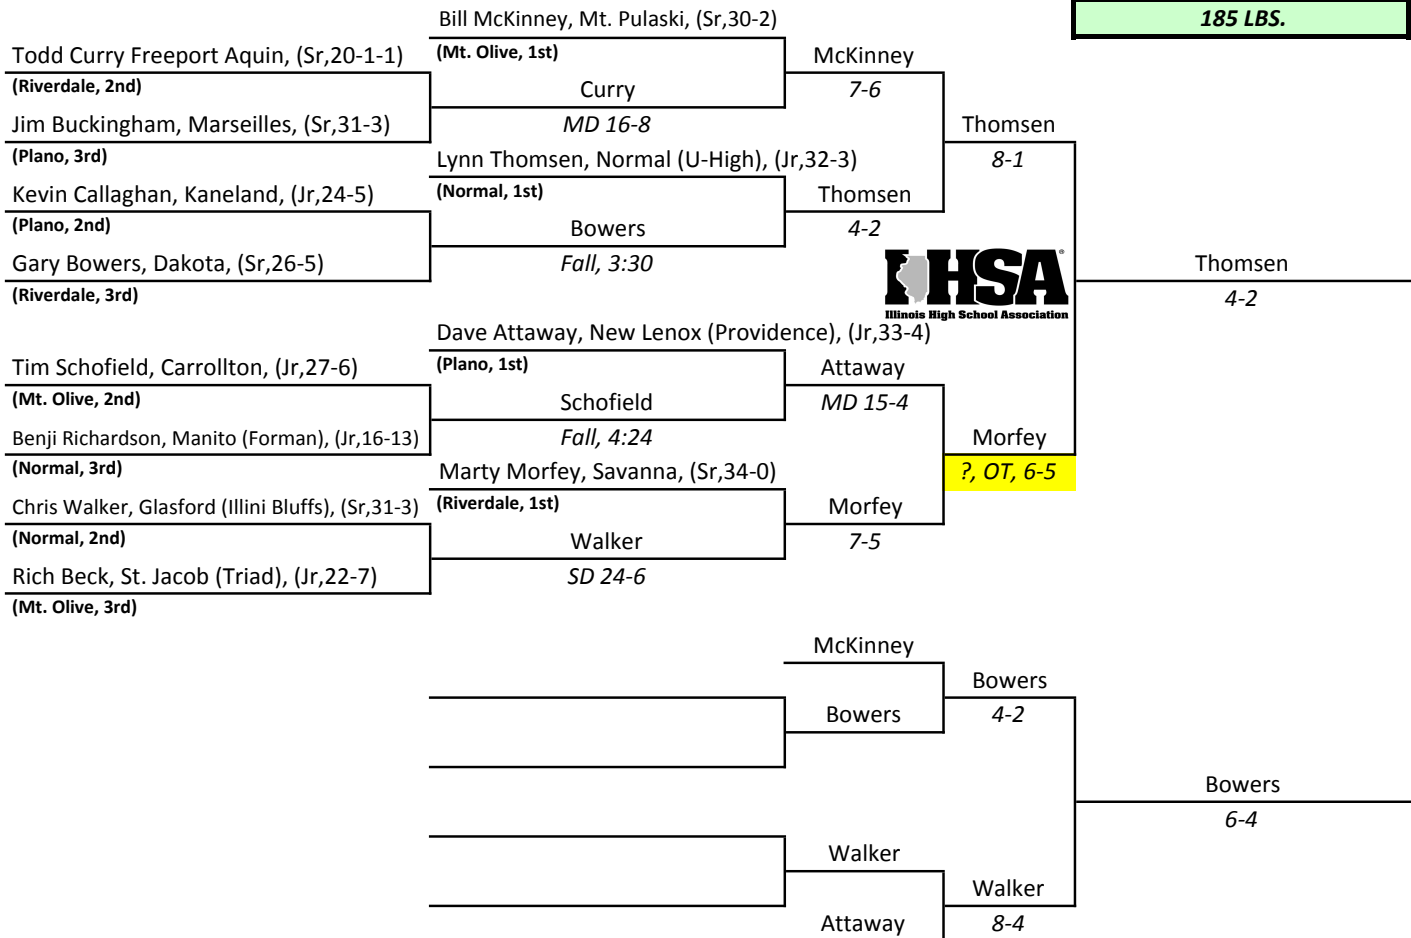

IHSA STATE INDIVIDUAL CLASS 1 A 1982

1st-Lynn Thomsen, Normal (U-High), (Jr,35-2) 2nd-Marty Morfey, Savanna, (Sr,36-1) 3rd-Gary Bowers, Dakota, (Sr,29-6) 4th-Chris Walker, Glasford (Illini Bluffs), (Sr,33-5)