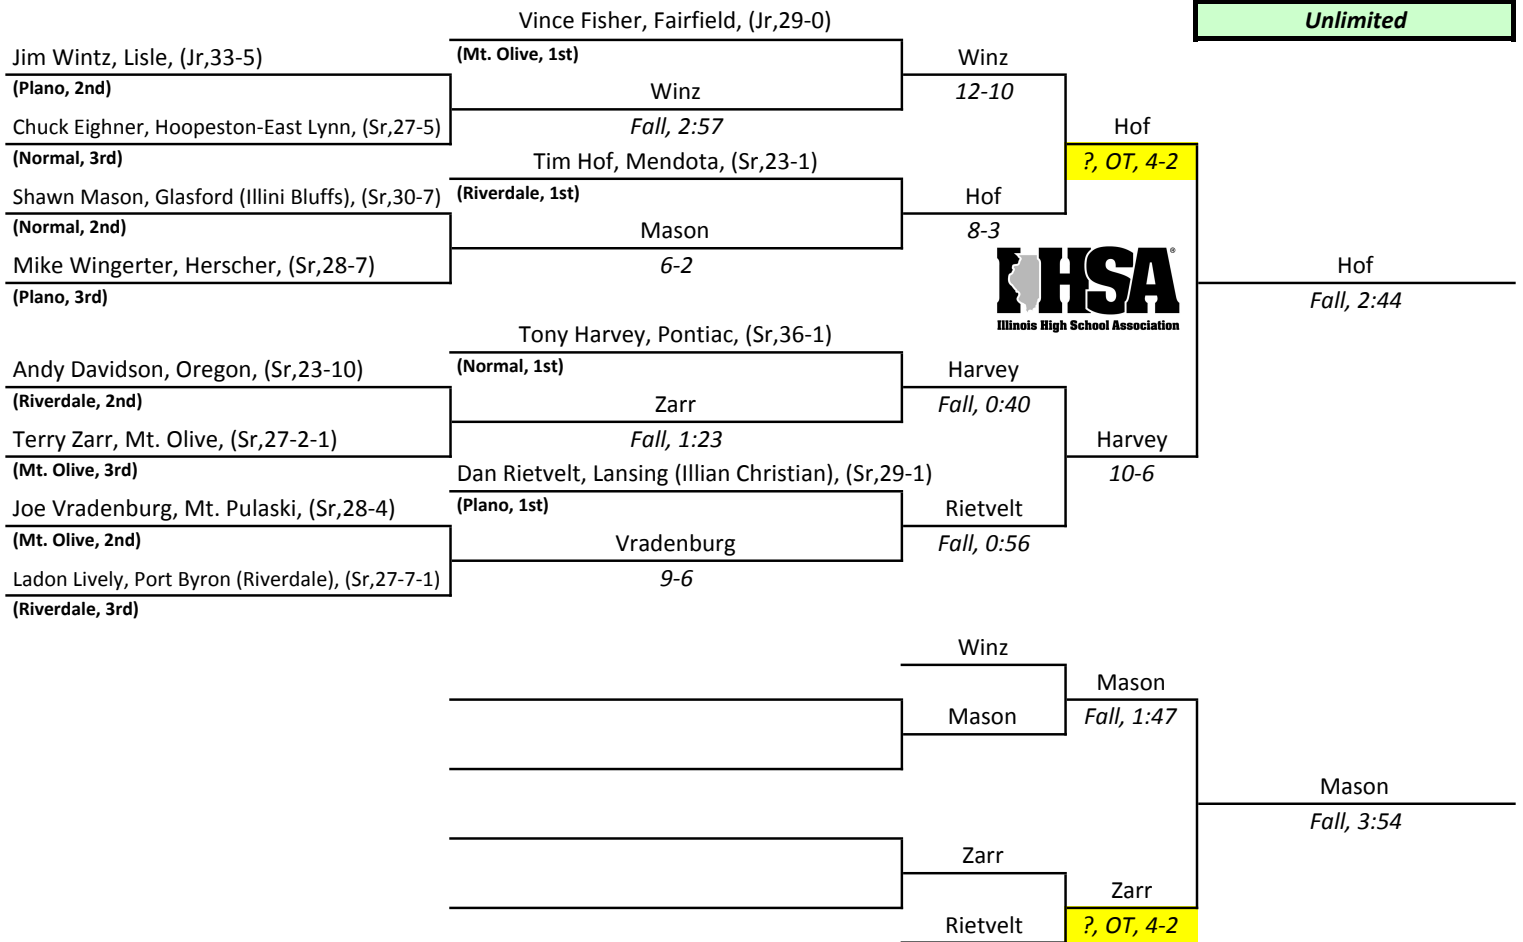

IHSA STATE INDIVIDUAL CLASS 1 A 1982

1. 1st-Tim Hof, Mendota, (Sr,26-1)
   - 2nd-Tony Harvey, Pontiac, (Sr,38-2)
   - 3rd-Shawn Mason, Glasford (Illini Bluffs), (Sr,33-8)
   - 4th-Terry Zarr, Mt. Olive, (Sr,29-4-1)