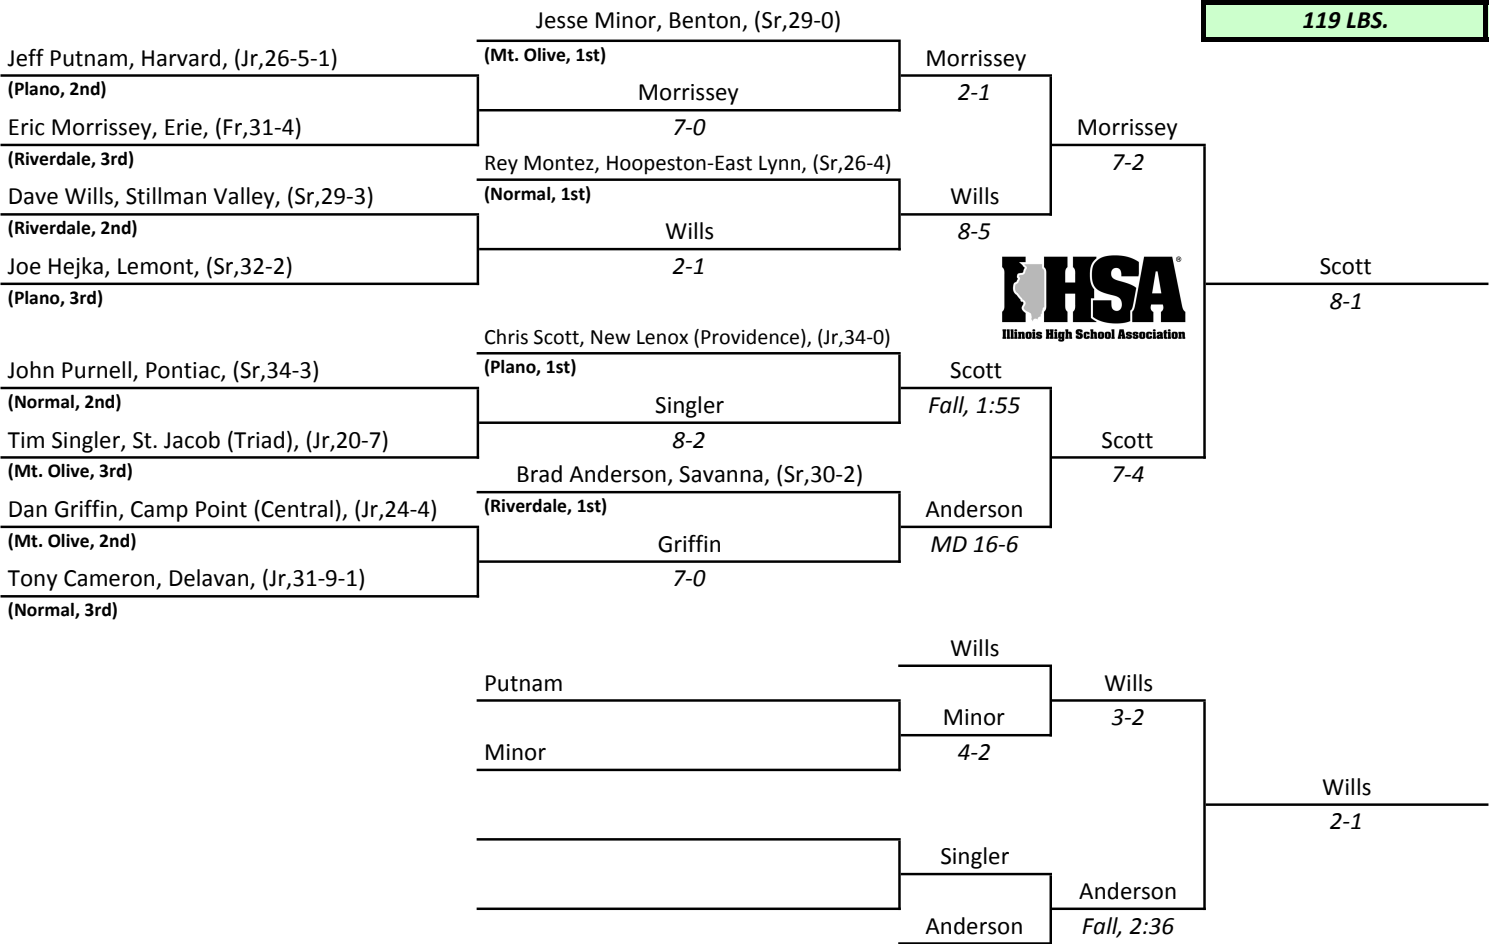

IHSA STATE INDIVIDUAL CLASS 1 A 1982

1st-Chris Scott, New Lenox (Providence), (Jr,37-0)
2nd-Eric Morrissey, Erie, (Fr,34-5)
3rd-Dave Wills, Stillman Valley,(Sr,33-4)
4th-Brad Anderson, Savanna, (Sr,32-4)