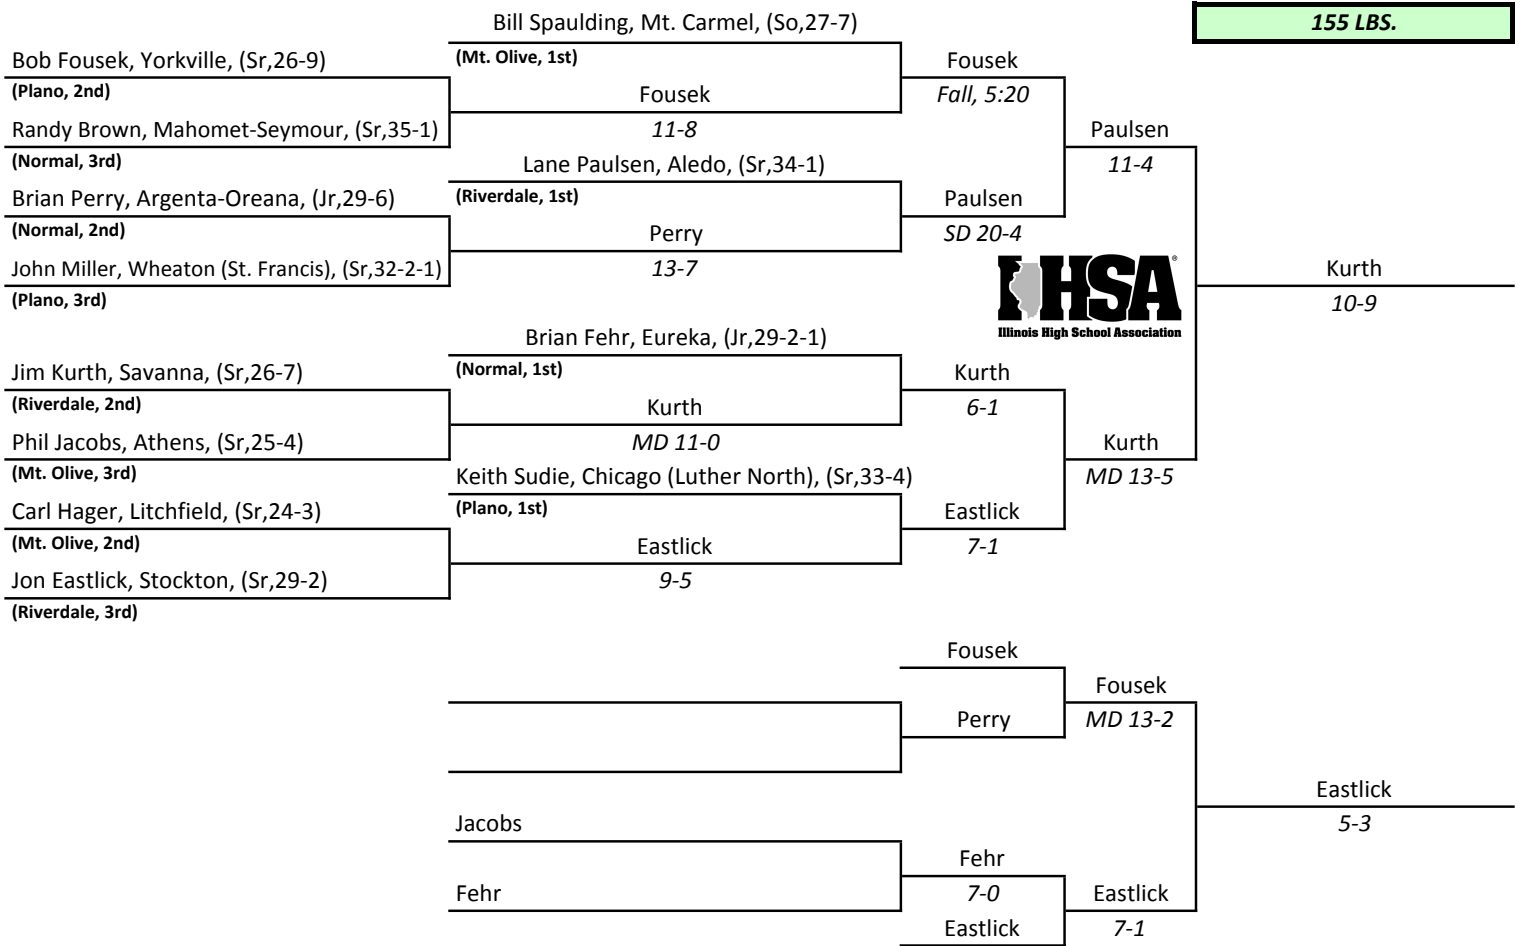

IHSA STATE INDIVIDUAL CLASS 1 A 1982

- **1st-Jim Kurth, Savanna, (Sr,30-7)**
- **2nd-Lane Paulsen, Aledo, (Sr,36-2)**
- **3rd-Jon Eastlick, Stockton, (Sr,33-3)**
- **4th-Bob Fousek, Yorkville, (Sr,29-11)**

Assembly Hall, University of Illinois, Champaign, February 26th and 27th