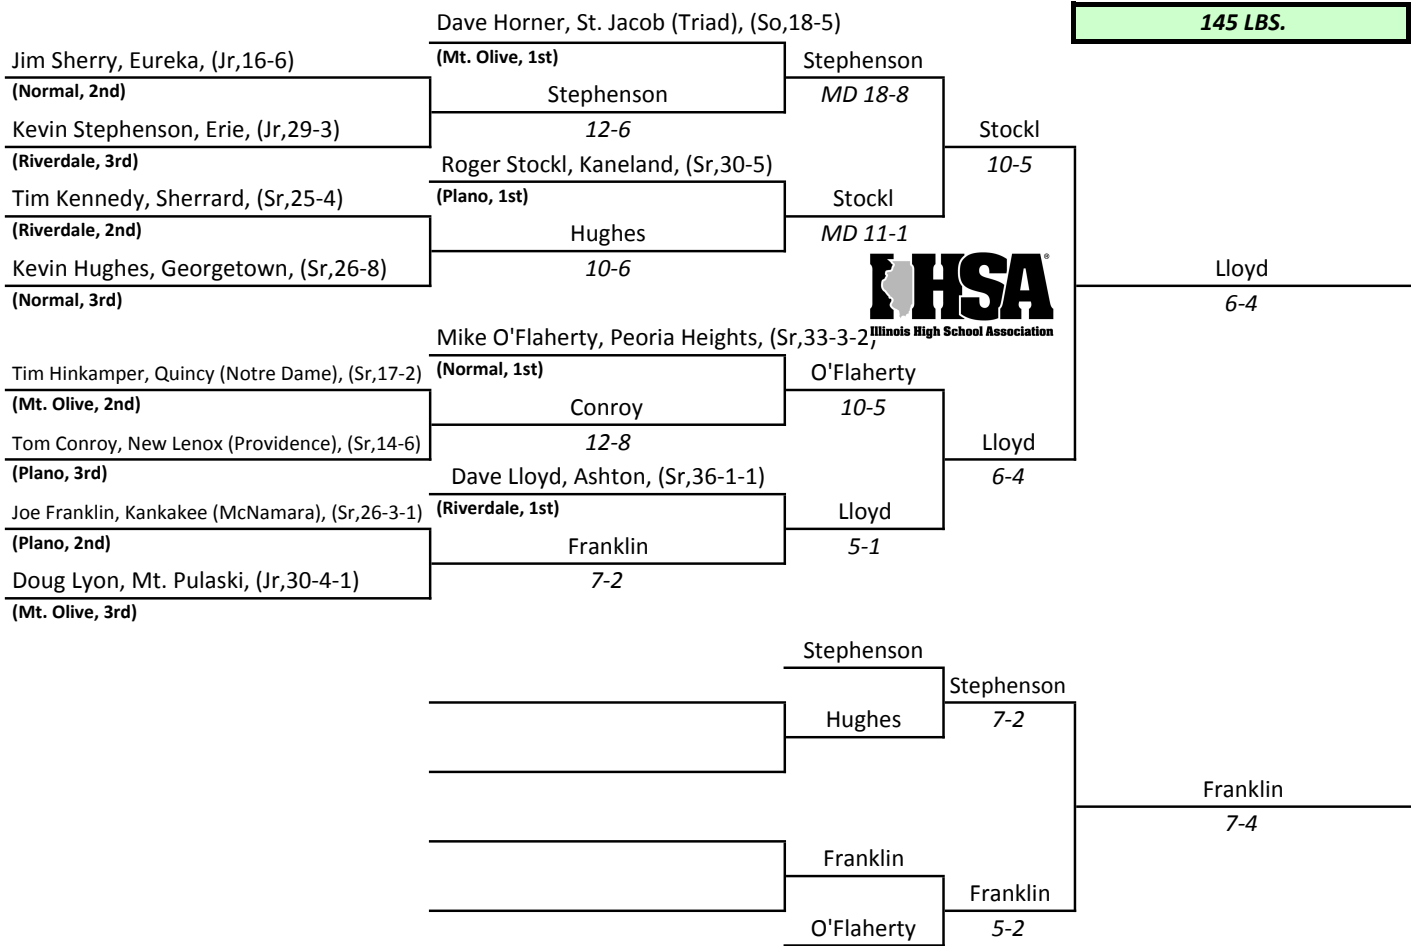

IHSA STATE INDIVIDUAL CLASS 1 A 1982

- **1st-Dave Lloyd, Ashton, (Sr,39-1-1)**
- **2nd-Roger Stockl, Kaneland, (Sr,32-6)**
- **3rd-Joe Franklin, Kank. (McNamara), (Sr,29-4-1)**
- **4th-Kevin Stephenson, Erie, (Jr,32-5)**

Assembly Hall, University of Illinois, Champaign, February 26th and 27th