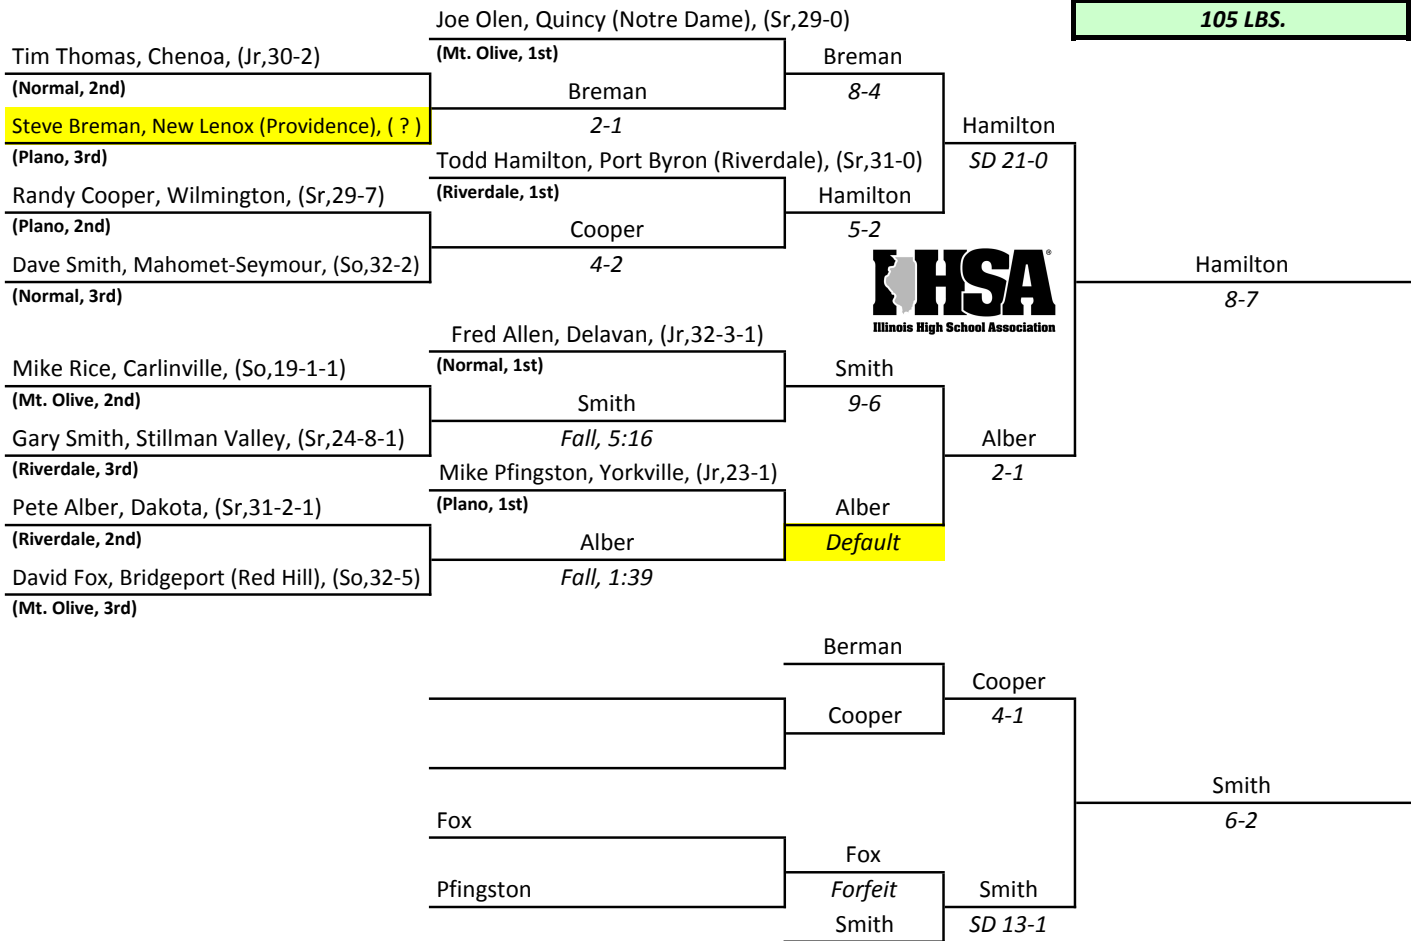

IHSA STATE INDIVIDUAL CLASS 1 A 1982

Assembly Hall, University of Illinois, Champaign, February 26th and 27th

IHSA STATE INDIVIDUAL CLASS 1 A 1982

1st-Todd Hamilton, Port Byron (Riverdale), (Sr,34-0)
2nd-Pete Alber, Dakota, (Sr,34-3-1)
3rd-Gary Smith, Stillman Valley, (Sr,28-9-1)
4th-Randy Cooper, Wilmington, (Sr,31-9)