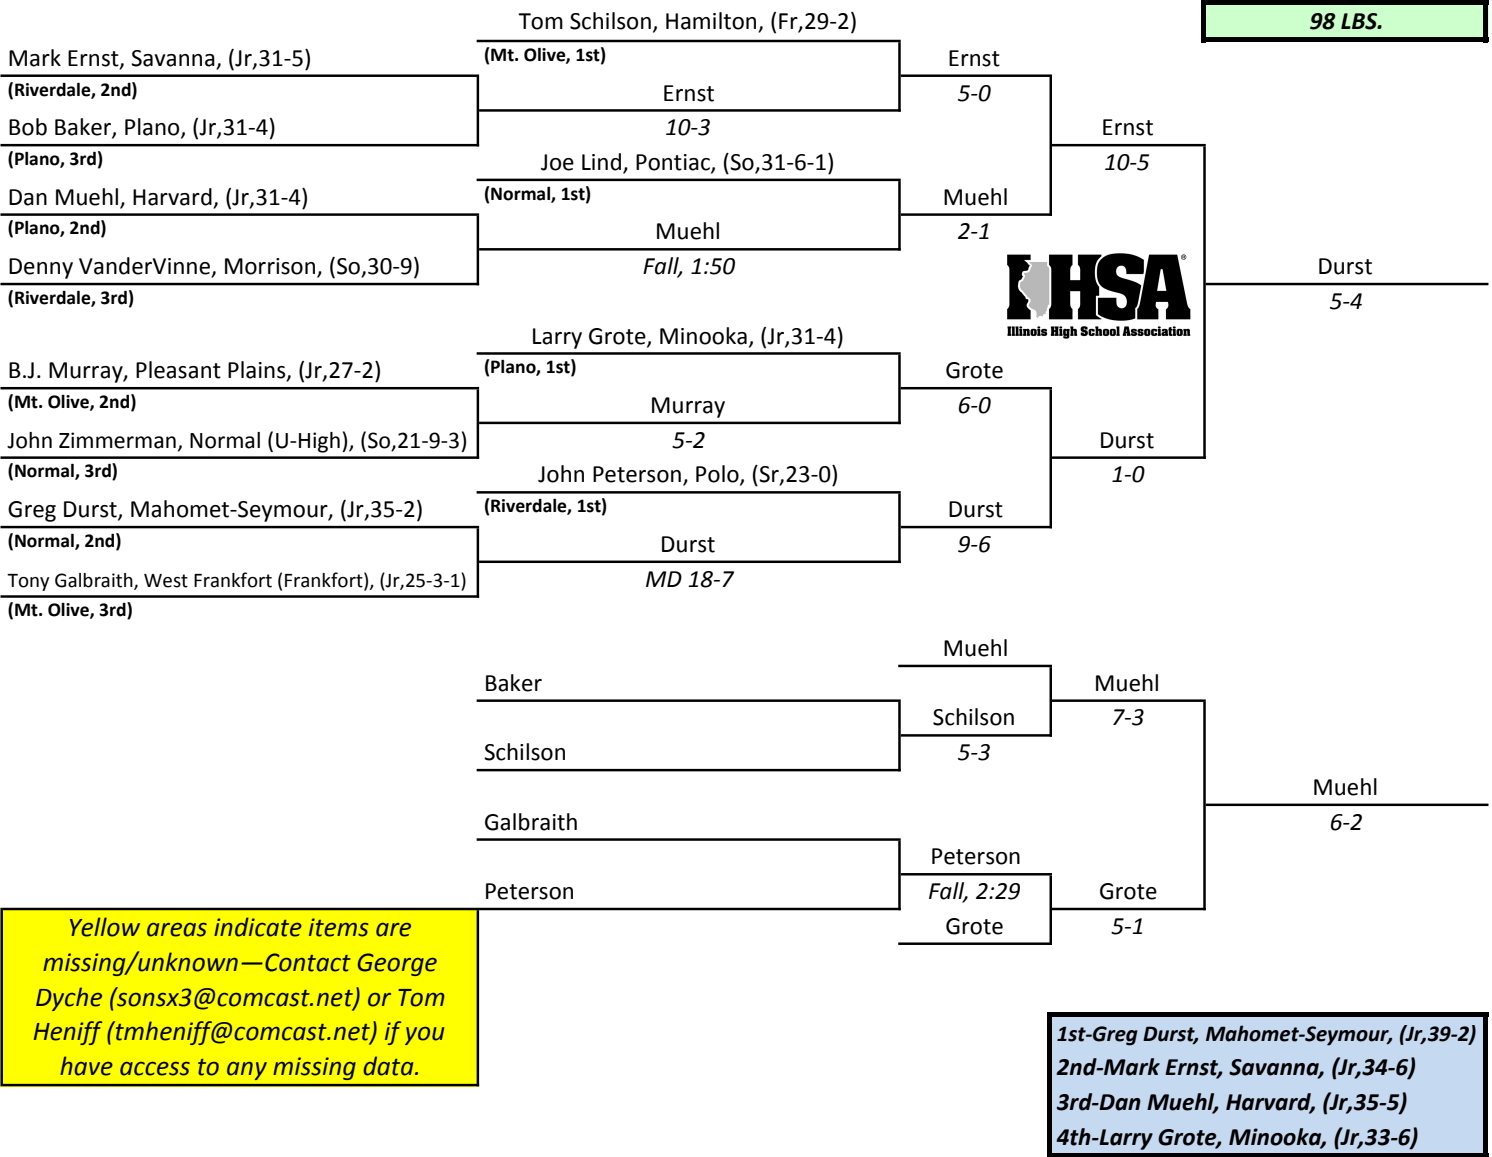

IHSA STATE INDIVIDUAL CLASS 1 A 1982

Assembly Hall, University of Illinois, Champaign, February 26th and 27th

IHSA STATE INDIVIDUAL CLASS 1 A 1982

1st-Todd Hamilton, Port Byron (Riverdale), (Sr,34-0)
2nd-Pete Alber, Dakota, (Sr,34-3-1)
3rd-Gary Smith, Stillman Valley, (Sr,28-9-1)
4th-Randy Cooper, Wilmington, (Sr,31-9)