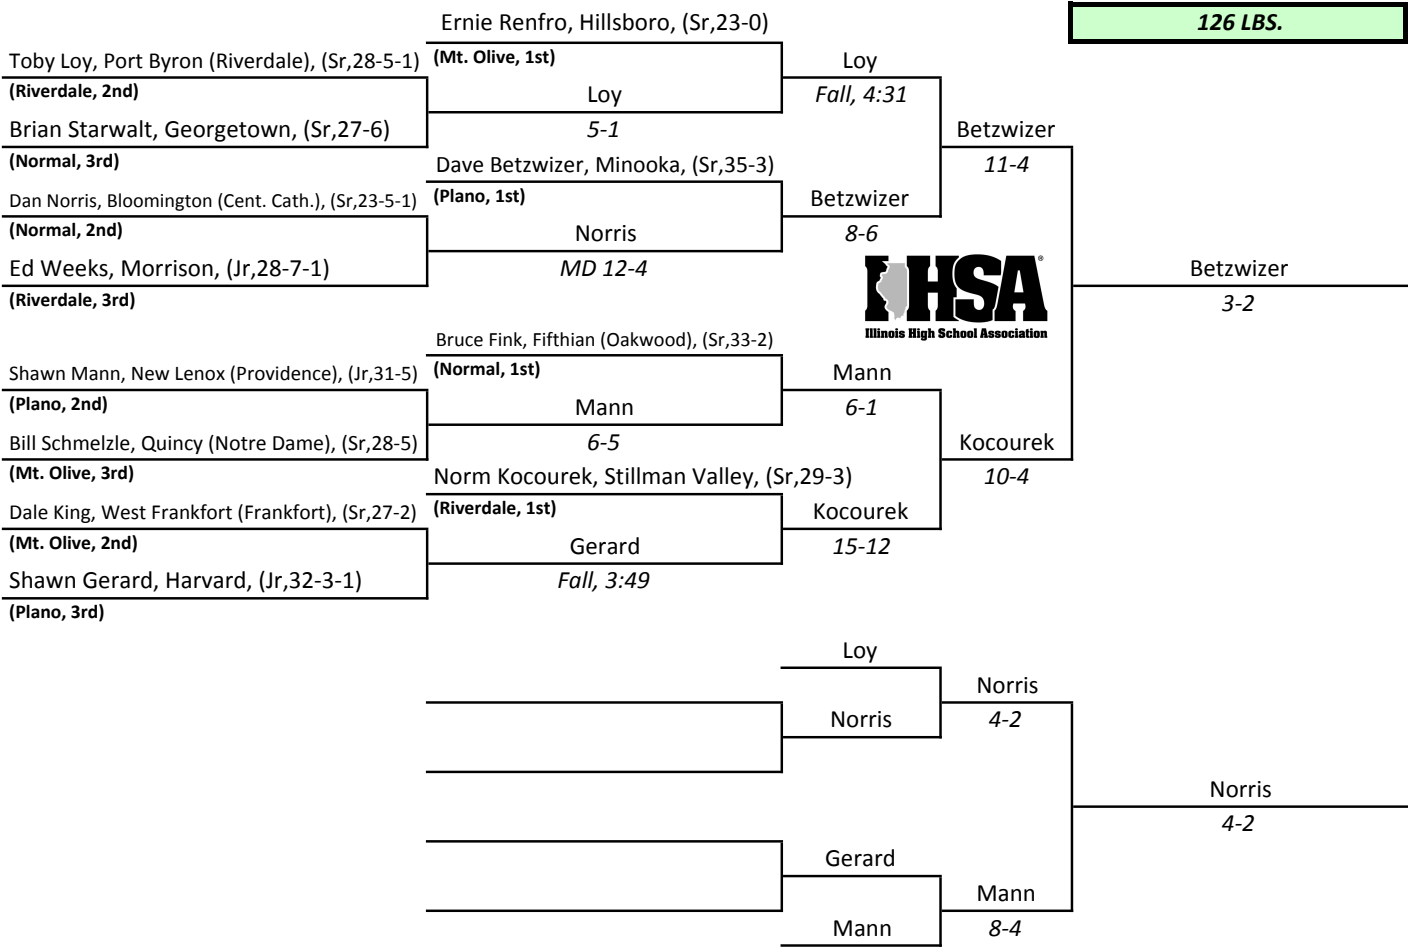

IHSA STATE INDIVIDUAL CLASS 1 A 1982

- **1st-Dave Betzwizer, Minooka, (Sr,38-3)**
- **2nd-Norm Kocourek, Stillman Valley,(Sr,31-4)**
- **3rd-Dan Norris, Bloomington (Cent. Cath.), (Sr,26-6-1)**
- **4th-Shawn Mann, New Lenox (Providence), (Jr,34-7)**

Assembly Hall, University of Illinois, Champaign, February 26th and 27th