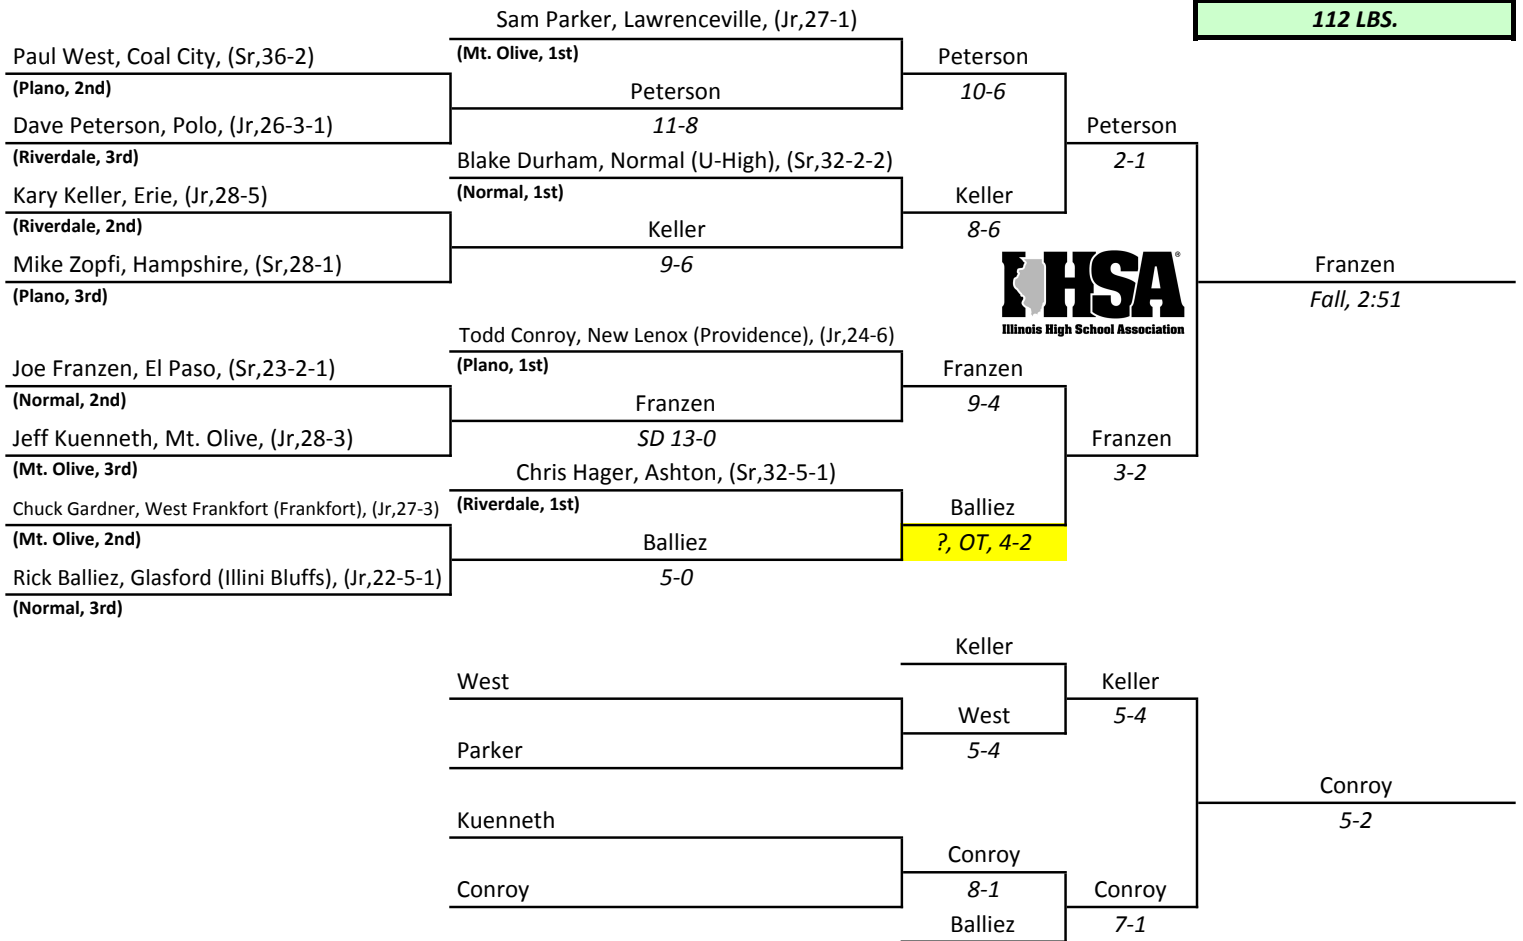

IHSA STATE INDIVIDUAL CLASS 1 A 1982

1st-Joe Franzen, El Paso, (Sr,27-2-1)
2nd-Dave Peterson, Polo, (Jr,29-4-1)
3rd-Todd Conroy, New Lenox (Providence), (Jr,27-7)
4th-Kary Keller, Erie, (Jr,31-7)

Assembly Hall, University of Illinois, Champaign, February 26th and 27th