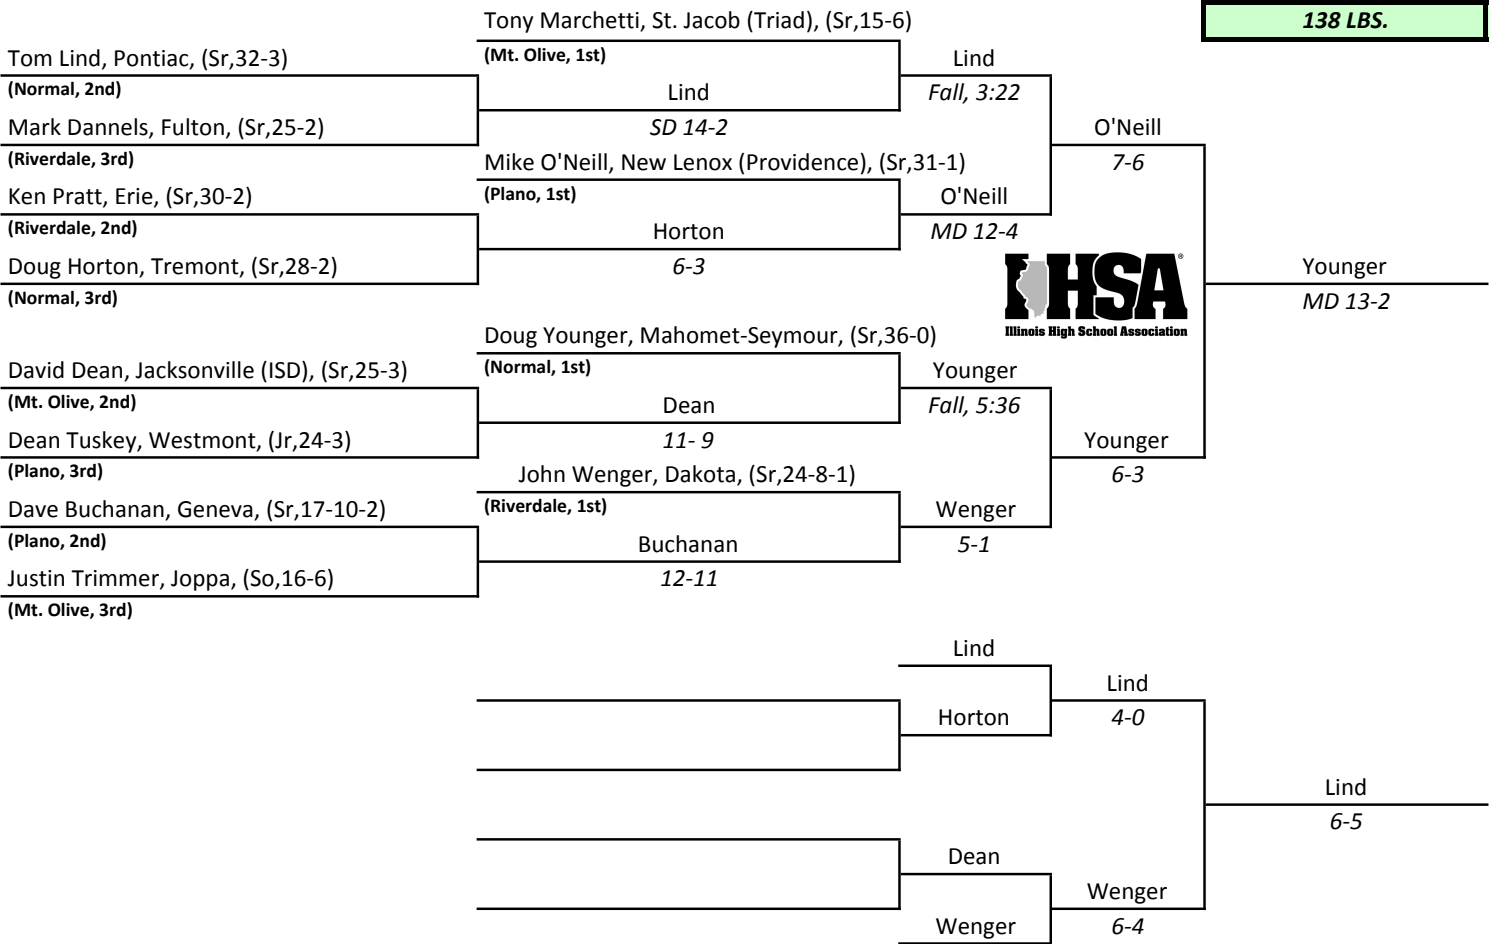

IHSA STATE INDIVIDUAL CLASS 1 A 1982

- 1st-Doug Younger, Mahomet-Seymour, (Sr,39-0)
- 2nd-Mike O'Neill, New Lenox (Providence), (33-2)
- 3rd-Tom Lind, Pontiac, (Sr,36-4)
- 4th-John Wenger, Dakota, (Sr,26-10-1)